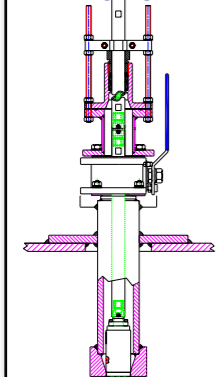

## SY-EML124CDB-SA SKIPPER EML224 Compact Single axis, Double hull 60mm GV

DISPLAY

EML 224 Electromagnetic  
Speed Log

CD401E1-SA  
Single Axis  
Compact Display

MAX 10m

Option

Repeaters/Remote dimmer

ENIR300PD-SA	CD401LR-SA	CD401MR-SB	IR30DIM
--------------	------------	------------	---------

ELECTRONIC  
UNIT/  
TRANS-  
CEIVER

JB60CD-SA  
Electronic Unit  
Max. 10 m from  
Compact display

SKIPPER Electronics AS  
www.skipper.no  
Tel. +47 23 30 22 70  
Fax. +47 23 30 22 71  
sales@skipper.no

SENSOR

EML224SG-SD  
Log Sensor for  
60 mm  
Sea Valve

DB-60-SA  
60 mm Sea  
Valve Double  
bottom Ball  
Valve

BOTTOM  
PARTS